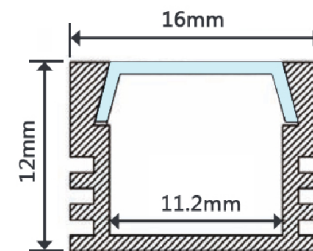

► Mounting clips

	Mounting brackets
	End cap
	End cap with hole