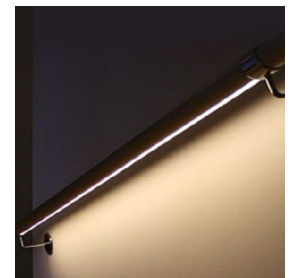

8EA Datasheet

► For universal use

The 8EA strip is designed for surface mount applications with opal diffuser.

- Small size
- Simple installation, custom lengths with special connectors available
- Good thermal performance
- Ultra smooth output, no dots
- Custom colours/finished available

► Profile

► Mounting clips

	Mounting brackets
	End cap
	End cap with hole

► Power supplies and drivers

24V Power Supplies

Aleph 1 CV rack - DMX512 controllable and RDM configurable