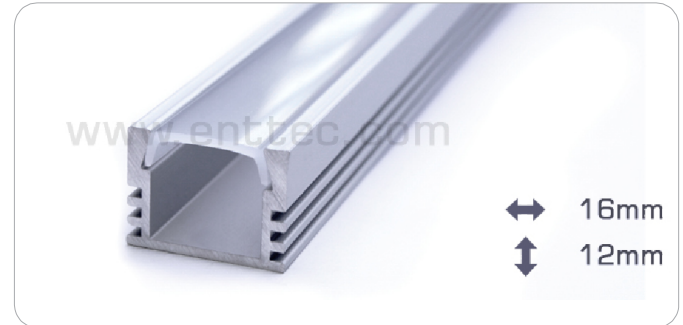

8EA Datasheet

► For universal use

The 8EA strip is designed for surface mount applications with opal diffuser.

- Small size
- Simple installation, custom lengths with special connectors available
- Good thermal performance
- Ultra smooth output, no dots
- Custom colours/finished available

► Profile

► Mounting clips

	Mounting brackets
	End cap
	End cap with hole

► Power supplies and drivers

24V Power Supplies

Aleph 1 CV rack - DMX512 controllable and RDM configurable