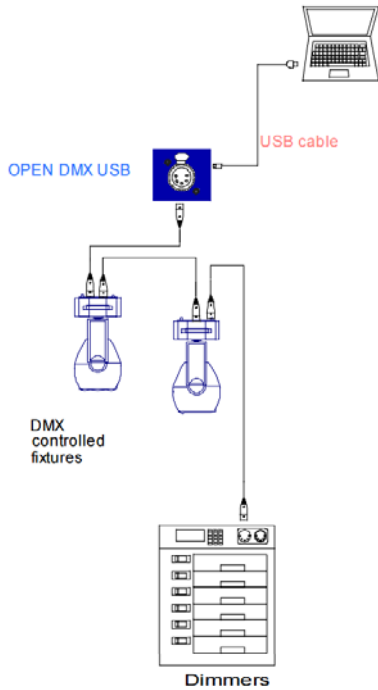

Wiring Schematic