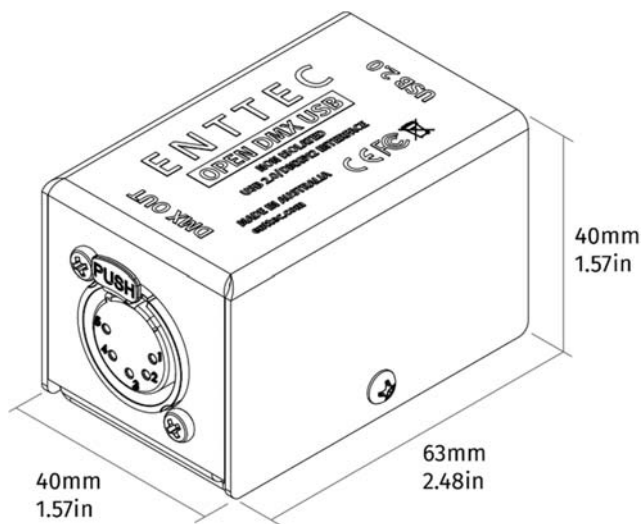

### Technical Specifications

Item	Value
Input Voltage	5vDC (Supplied through USB)
Power requirements	300mA
Wattage	1.5W
Output Type	Data
Max Output Channels	1 universe (512ch)
Supported Protocols	DMX512
Connectors	Female XLR5 USB 2.0 B
Environment	0°-50°C in non-condensing environment
Certifications	CE & FCC

## Wiring Schematic

Due to continuous improvements and innovations of all ENTTEC products, specifications and features are subject to change without notice. Please see [www.enttec.com](http://www.enttec.com) for the latest version.

## Physical Details

# enttec.com

MELBOURNE AUS / LONDON UK / RALEIGH-DURHAM USA

Item	Value
Width:	63mm / 2.48"
Height	40mm / 1.57"
Depth	40mm / 1.57"
Weight	0.20 kg / 0.44 lbs
Shipped Weight	0.30 kg / 0.66 lbs