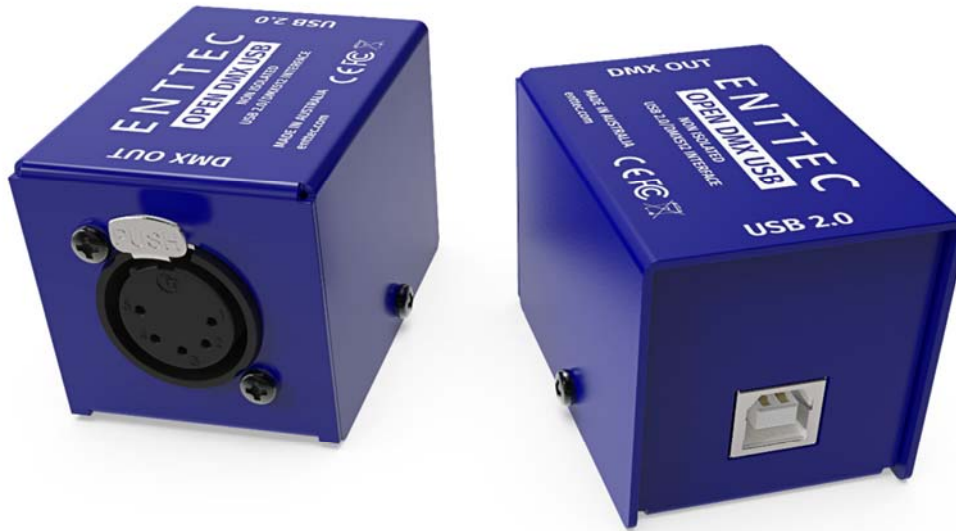

### General Information

The OPEN DMX USB is a no-frills, inexpensive way to get into the world of controlling DMX devices from a PC. It relies on the computer for all calculations and timing of the DMX signal, so it may not be ideal for many medium to heavy demand applications. It is however, suitable for use for project work, as a diagnostic tool, for small live music and amateur theatre rehearsal applications

### Features

Our smallest product in physical dimensions, (not much bigger than a matchbox), designed with convenience and portability in mind:

- Designed to be powered by a computer over USB
- Standard 5pin DMX port (output only)
- Compatible with a wide range of 3<sup>rd</sup> Party Software
- Control up to 512 channels (software permitting)
- Includes USB cable

### Technical Specifications

Item	Value
Input Voltage	5vDC (Supplied through USB)
Power requirements	300mA
Wattage	1.5W
Output Type	Data
Max Output Channels	1 universe (512ch)
Supported Protocols	DMX512
Connectors	Female XLR5 USB 2.0 B
Environment	0°-50°C in non-condensing environment
Certifications	CE & FCC

## Ordering Information

The ODE and related products can be ordered from our website or through your ENTTEC dealer using the following part numbers.

Item	Name
70303	Open Dmx USB
70029	3-pin female to 5-pin male adapter
70030	5-pin female to 3-pin male adapter